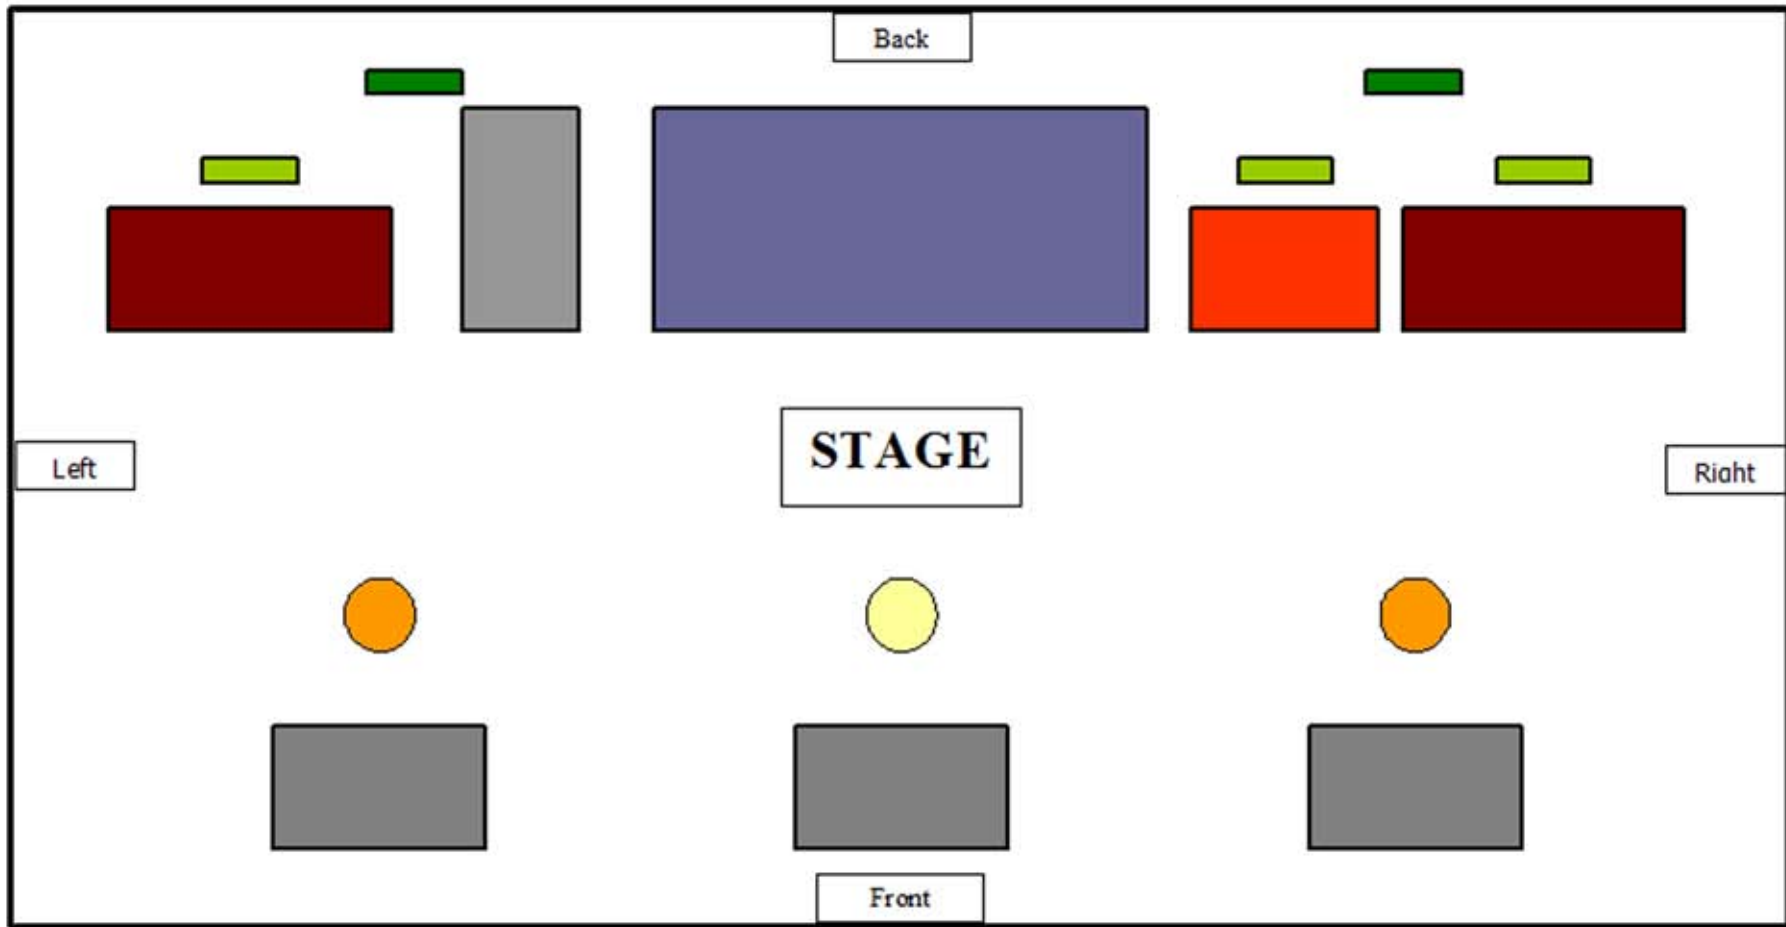

# Tech Rider - Porta Inferi

**Drums:** Drumrack / 7x Stands  
 1x Hi Hat Machine  
 1 x Bass Drum  
 2 x Tom Tom  
 1 x Floor Tom

**Guitars:** Left 4 x 12" Cabinet  
 Right 4 x 12" Cabinet  
 (NO Behringer or lesser)

**Bass:** 4 x 10" or 1 x 15" Cabinet (4 Ohm)

**Vocals:**

2 x Dynamic Mic  
 1 x Wireless Mic / Station (FOH)  
 2 x Flexible Stand

**Monitoring:**

3 x Front  
 1 x Drums

**Power Sockets:**

1 x 3 Slot Left Guitar Amp / Effects (back)  
 1 x 3 Slot Right Guitar Amp / Effects (back)  
 1 x 3 Slot Bass Amp / Effects (back)  
 1 x 3 Slot Light Effects Left (back)  
 1 x 3 Slot Light Effects Right (back)